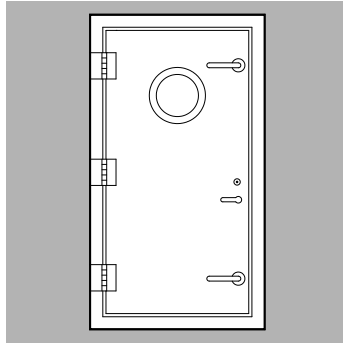

Weathertight Door Styles

Single Doors - Adjustable Hinge

Square Corner

CC-3007AH - Flat Panel
Weatherside View

CC-3008AH - Round Lite
Weatherside View

CC-3009AH - Rectangle Lite
Weatherside View

CC-3010AH - Dutch
Weatherside View

Adjustable Hinge - Inside View

Radius Corner

CC-3011AH - Flat Panel
Weatherside View

CC-3012AH - Round Lite
Weatherside View

CC-3013AH - Rectangle Lite
Weatherside View

CC-3014AH - Dutch
Weatherside View

Weathertight Door Styles

Single Doors - Flush Hinge

Square Corner

CC-3007FH - Flat Panel
Weatherside View

CC-3008FH- Round Lite
Weatherside View

CC-3009FH - Rectangle Lite
Weatherside View

CC-3010FH - Dutch
Weatherside View

Flush Hinge - Inside View