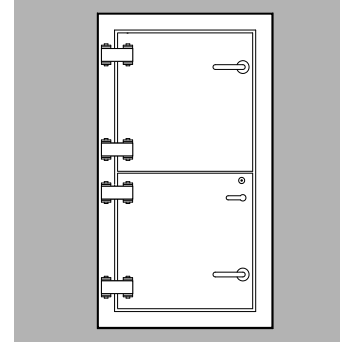

Weathertight Door Styles

Single Doors - Adjustable Hinge

Square Corner

CC-3007AH - Flat Panel
Weatherside View

CC-3008AH - Round Lite
Weatherside View

CC-3009AH - Rectangle Lite
Weatherside View

CC-3010AH - Dutch
Weatherside View

Adjustable Hinge - Inside View

Radius Corner

CC-3011AH - Flat Panel
Weatherside View

CC-3012AH - Round Lite
Weatherside View

CC-3013AH - Rectangle Lite
Weatherside View

CC-3014AH - Dutch
Weatherside View

Weathertight Door Styles

Single Doors - Flush Hinge

Square Corner

CC-3007FH - Flat Panel
Weatherside View

CC-3008FH- Round Lite
Weatherside View

CC-3009FH - Rectangle Lite
Weatherside View

CC-3010FH - Dutch
Weatherside View

Flush Hinge - Inside View