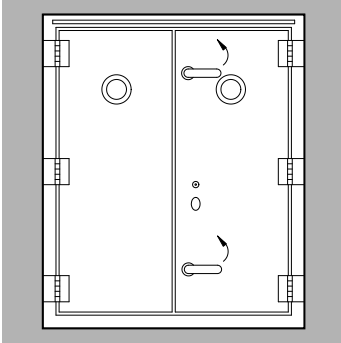

Single Doors - Flush Hinge

Square Corner

CC-3007FH - Flat Panel
Weatherside View

CC-3008FH- Round Lite
Weatherside View

CC-3009FH - Rectangle Lite
Weatherside View

CC-3010FH - Dutch
Weatherside View

Flush Hinge - Inside View

Radius Corner

CC-3011FH - Flat Panel
Weatherside View

CC-3012FH- Round Lite
Weatherside View

CC-3013FH - Rectangle Lite
Weatherside View

CC-3014FH - Dutch
Weatherside View

Weathertight Door Styles

Double Doors

Flush Hinge

CC-3003 - Flat Panel
Weatherside View

CC-3004 - Round Lite
Weatherside View

CC-3005 - Flat Panel
Weatherside View

CC-3006 - Round Lite
Weatherside View

Double Door - Inside View

Adjustable Hinge