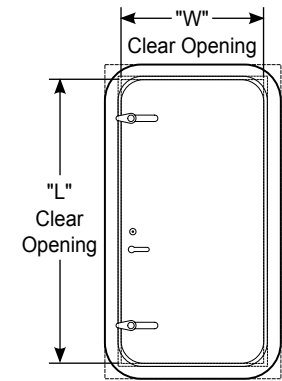

Single Doors - Flush Hinge

Square Corner

CC-3007FH - Flat Panel
Weatherside View

CC-3008FH- Round Lite
Weatherside View

CC-3009FH - Rectangle Lite
Weatherside View

CC-3010FH - Dutch
Weatherside View

Flush Hinge - Inside View