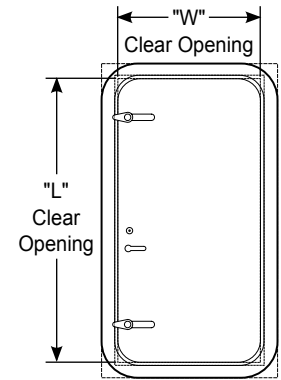

Weathertight Door Styles

Single Doors - Adjustable Hinge

Square Corner

CC-3007AH - Flat Panel
Weatherside View

CC-3008AH - Round Lite
Weatherside View

CC-3009AH - Rectangle Lite
Weatherside View

CC-3010AH - Dutch
Weatherside View

Adjustable Hinge - Inside View

Radius Corner

CC-3011AH - Flat Panel
Weatherside View

CC-3012AH - Round Lite
Weatherside View

CC-3013AH - Rectangle Lite
Weatherside View

CC-3014AH - Dutch
Weatherside View

Weathertight Door Styles