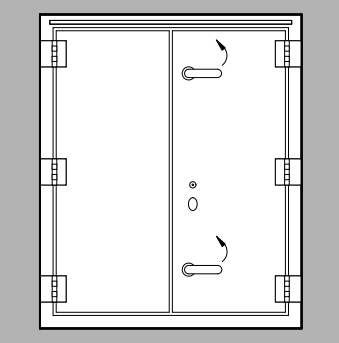

Single Doors - Flush Hinge

Square Corner

CC-3007FH - Flat Panel
Weatherside View

CC-3008FH- Round Lite
Weatherside View

CC-3009FH - Rectangle Lite
Weatherside View

CC-3010FH - Dutch
Weatherside View

Flush Hinge - Inside View

Flush Hinge

CC-3003 - Flat Panel
Weatherside View

CC-3004 - Round Lite
Weatherside View

CC-3005 - Flat Panel
Weatherside View

CC-3006 - Round Lite
Weatherside View

Double Door - Inside View

Adjustable Hinge