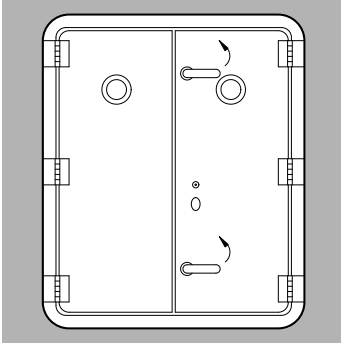

Single Doors - Flush Hinge

Square Corner

CC-3007FH - Flat Panel
Weatherside View

CC-3008FH- Round Lite
Weatherside View

CC-3009FH - Rectangle Lite
Weatherside View

CC-3010FH - Dutch
Weatherside View

Flush Hinge - Inside View

Flush Hinge

CC-3003 - Flat Panel
Weatherside View

CC-3004 - Round Lite
Weatherside View

CC-3005 - Flat Panel
Weatherside View

CC-3006 - Round Lite
Weatherside View

Double Door - Inside View

Adjustable Hinge