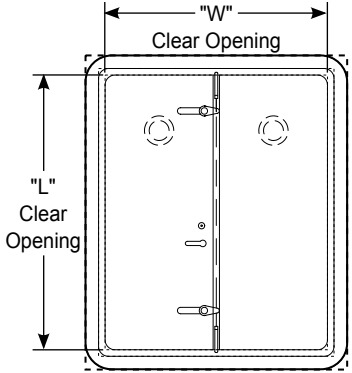

Flush Hinge

CC-3003 - Flat Panel
Weatherside View

CC-3004 - Round Lite
Weatherside View

CC-3005 - Flat Panel
Weatherside View

CC-3006 - Round Lite
Weatherside View

Double Door - Inside View

Adjustable Hinge