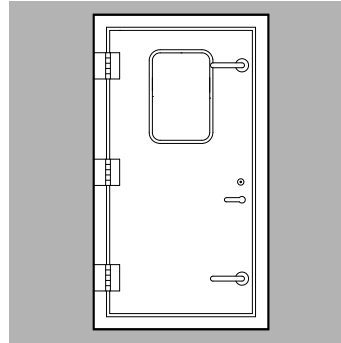

Adjustable Hinge - Inside View

Radius Corner

CC-3011AH - Flat Panel
Weatherside View

CC-3012AH - Round Lite
Weatherside View

CC-3013AH - Rectangle Lite
Weatherside View

CC-3014AH - Dutch
Weatherside View

Weathertight Door Styles

Single Doors - Flush Hinge

Square Corner

CC-3007FH - Flat Panel
Weatherside View

CC-3008FH- Round Lite
Weatherside View

CC-3009FH - Rectangle Lite
Weatherside View

CC-3010FH - Dutch
Weatherside View

Flush Hinge - Inside View