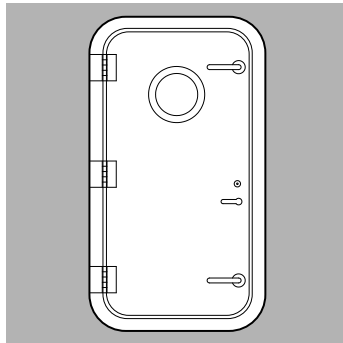

CC-3012FH- Round Lite
Weatherside View