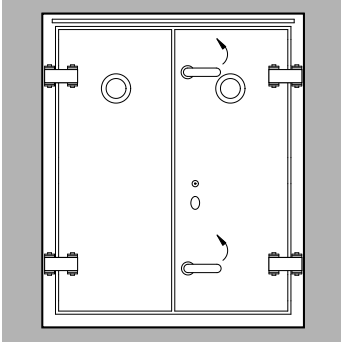

CC-3004AH - Round Lite
Weatherside View