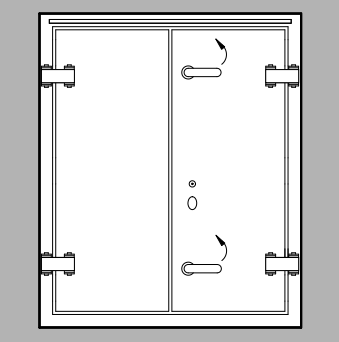

Single Doors - Flush Hinge

Square Corner

CC-3007FH - Flat Panel
Weatherside View

CC-3008FH- Round Lite
Weatherside View

CC-3009FH - Rectangle Lite
Weatherside View

CC-3010FH - Dutch
Weatherside View

Flush Hinge - Inside View

Flush Hinge

CC-3003 - Flat Panel
Weatherside View

CC-3004 - Round Lite
Weatherside View

CC-3005 - Flat Panel
Weatherside View

CC-3006 - Round Lite
Weatherside View

Double Door - Inside View

Adjustable Hinge