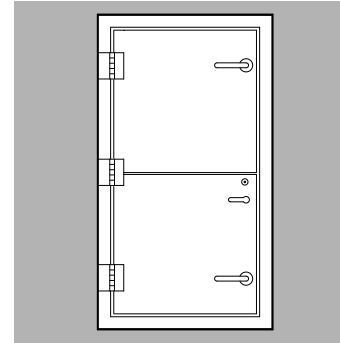

Single Doors - Flush Hinge

Square Corner

CC-3007FH - Flat Panel
Weatherside View

CC-3008FH- Round Lite
Weatherside View

CC-3009FH - Rectangle Lite
Weatherside View

CC-3010FH - Dutch
Weatherside View

Flush Hinge - Inside View